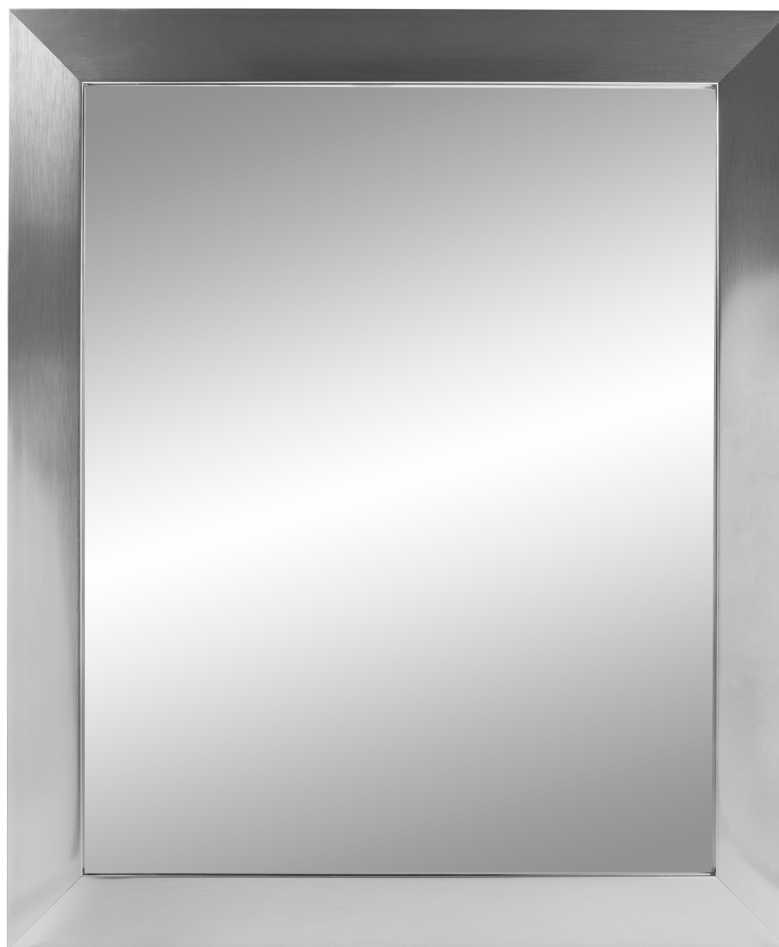

Medicine Cabinets and Framed Mirrors Made In Texas*

MIRRORS

TRANSFORM ANY WALL FROM SIMPLE TO STUNNING

Open up your property's space with Jensen's framed mirrors, which are produced with quality in mind. These American-made framed mirrors are sturdy and beautiful, with varying sizes and colors to fit any wall decor style.

**Security Mounting Plates
T-Head screws not included

FM3036CC3SNF

JENSEN

FRAMED MIRRORS

Model No.	Size	Description
 FM2430CCSNF	24 x 30	1.75 in. Wide Frame, Satin Nickel
FM2436CCSNF	24 x 36	1.75 in. Wide Frame, Satin Nickel
FM1424BVSNP	14 x 24	1.75 in. Wide Frame, Bevel Mirror, Satin Nickel
FM1434BVSNP	14 x 34	1.75 in. Wide Frame, Bevel Mirror, Satin Nickel
 FM3036CC3SNF	30 x 36	3 in. Wide Frame, Satin Nickel
FM3642CC3SNF	36 x 42	3 in. Wide Frame, Satin Nickel
 FM2430CCESF	24 x 30	1.75 in. Wide Frame, Espresso
FM2436CCESF	24 x 36	1.75 in. Wide Frame, Espresso
FM3036CCESF	30 x 36	1.75 in. Wide Frame, Espresso
FM3636CCESF	36 x 36	1.75 in. Wide Frame, Espresso
FM3642CCESF	36 x 42	1.75 in. Wide Frame, Espresso
 FM1424BVBZP	14 x 24	1.75 in. Wide Frame, Bevel Mirror, Oil Rubbed Bronze
FM1434BVBZP	14 x 34	1.75 in. Wide Frame, Bevel Mirror, Oil Rubbed Bronze
 FM1525CCBZC	15 x 25	1.75 in Wide Frame, Oil Rubbed Bronze
FM1525CCBZP	15 x 25	1.75 in. Wide Frame, Oil Rubbed Bronze
 FM2430CCBKF	24 x 30	1.75 in. Wide Frame, Matte Black
FM2436CCBKF	24 x 36	1.75 in. Wide Frame, Matte Black
FM3036CCBKF	30 x 36	1.75 in. Wide Frame, Matte Black
FM3636CCBKF	36 x 36	1.75 in. Wide Frame, Matte Black
FM3642CCBKF	36 x 42	1.75 in. Wide Frame, Matte Black
 FM1424BVWHP	14 x 24	1.75 in. Wide Frame, Bevel Mirror, White
FM1434BVWHP	14 x 34	1.75 in. Wide Frame, Bevel Mirror, White
FM1525CCWHC	15 x 25	1.75 in Wide Frame, White
 FM1525CCCHC	15 x 25	1.75 in. Wide Frame, Chrome